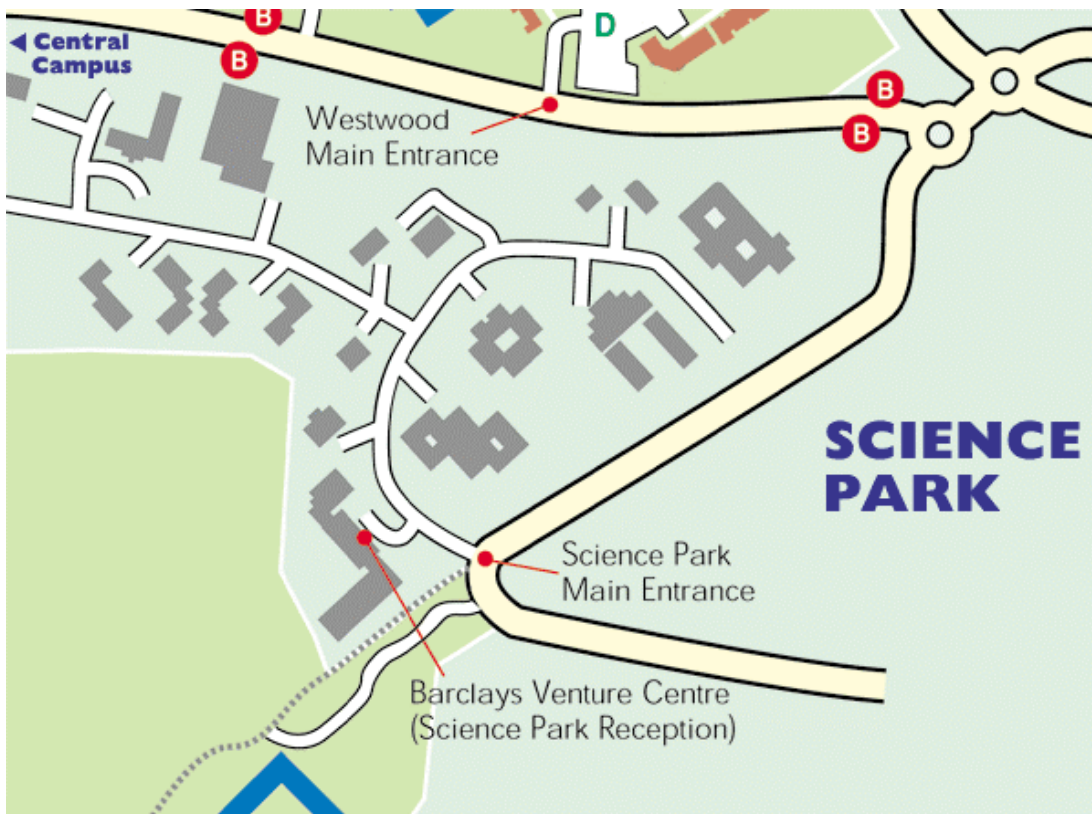

THE UNIVERSITY OF WARWICK

Campus Maps:

- Campus Map Key
- Access Routes
- Westwood Campus
- Central Campus
- Gibbet Hill Campus
- Science Park
- Buildings Key
- Car Park Key

CAMPUS MAP KEY

- Academic buildings
- Residences
- Other buildings
- Footpath and cycleway
- Footpath
- One-way road
- Bus stop (Nos 12, 12A, 112, X12, X14)
- Taxi Rank
- Traffic Lights
- Car parks and access roads
- Car parks for Scarman & Radcliffe Houses
- Disabled parking spaces
- Roadside parking (Free)
- Roadside parking (Metered)

Building Key

Central Campus

1	IARC Building (Corus Automotive)
2	Arts Centre (including Music Centre)
3	Arthur Vick Residences
4	Benefactors
5	Warwick Business School (Social Studies)
6	Careers Advisory Service (Library)
7	Chaplaincy
8	Chemistry
9	Claycroft Residences
10	Computer Science
11	Cryfield, Hurst and Redfern Residences
12	Engineering
13	Warwick Business School (Scarman Road)
14	Gatehouse
15	Health Centre
16	Humanities Building/Language Centre
17	International House
18	International Manufacturing Centre
19	IT Services
20	Jack Martin Residences
21	Lakeside Residences and Apartments
22	Library
23	Modern Records Centre & BP Archive
24	Physics
25	Physical Sciences
26	Radcliffe House
27	Ramphal Building
28	Rootes Residences
29	Rootes Social Building & Reception
30	Scarman House
31	Senate House
32	Social Studies
33	Sports Centre
34	Sports Pavilion
35	Students' Union
36	Tocil Flats
37	Wainbody House (off campus)
38	Whitefield Flats

NOTE: All car parks are free at weekends (except CP15 and CP4A) and outside term-time (except CP15 and CP4A). See campus map key for additional roadside parking and disabled parking.