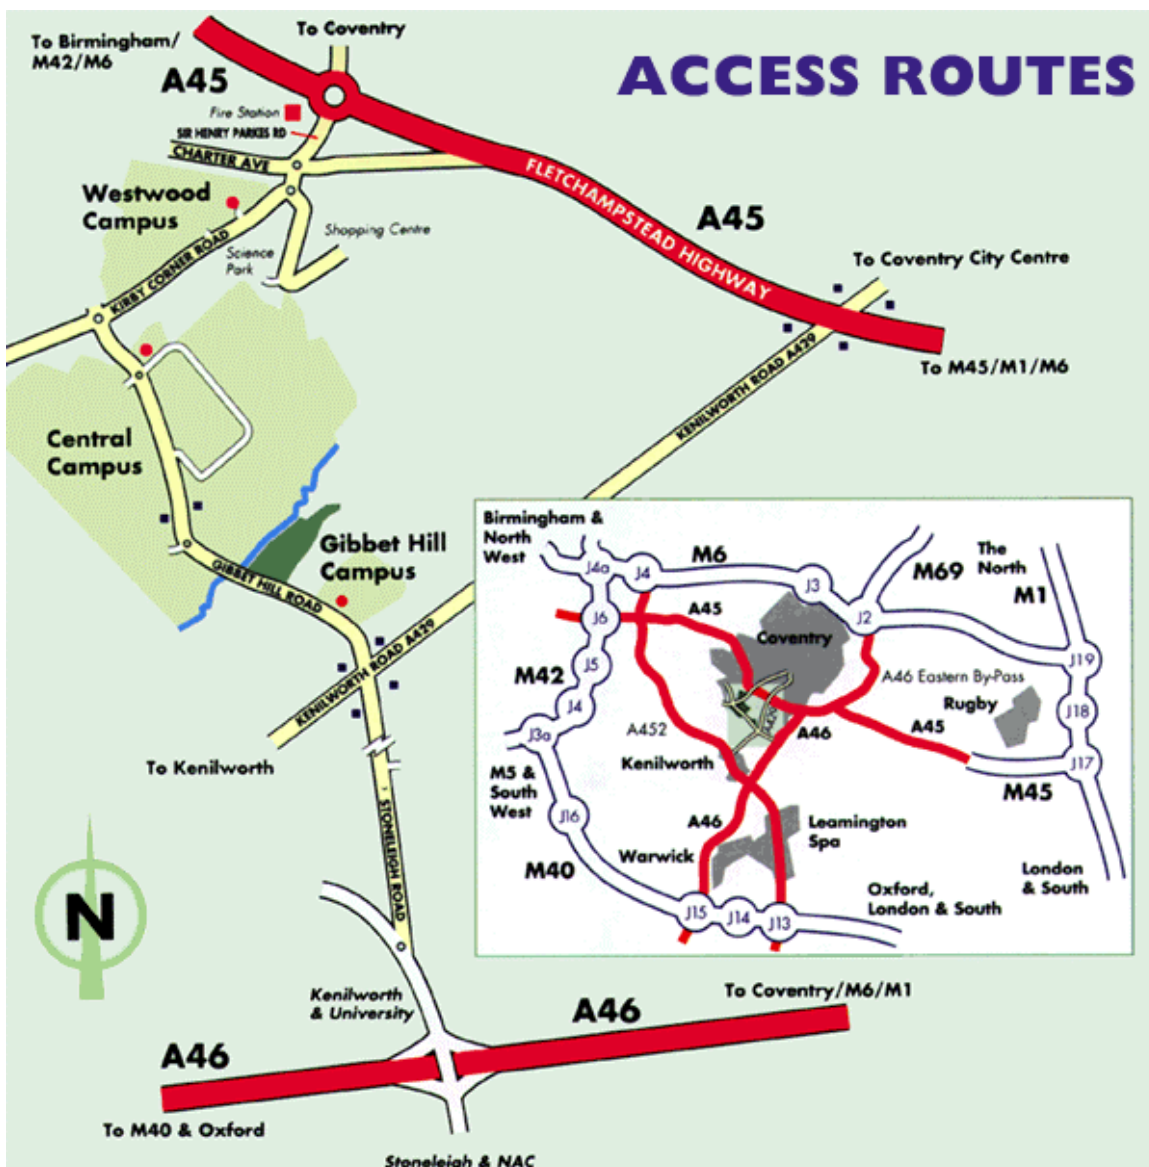

THE UNIVERSITY OF WARWICK

Campus Maps:

- Campus Map Key
- Access Routes
- Westwood Campus
- Central Campus
- Gibbet Hill Campus
- Science Park
- Buildings Key
- Car Park Key

CAMPUS MAP KEY

- Academic buildings
- Residences
- Other buildings
- Footpath and cycleway
- Footpath
- One-way road
- Bus stop (Nos 12, 12A, 112, X12, X14)
- Taxi Rank
- Traffic Lights
- Car parks and access roads
- Car parks for Scarman & Radcliffe Houses
- Disabled parking spaces
- Roadside parking (Free)
- Roadside parking (Metered)

Building Key

Central Campus

1	IARC Building (Corus Automotive)
2	Arts Centre (including Music Centre)
3	Arthur Vick Residences
4	Benefactors
5	Warwick Business School (Social Studies)
6	Careers Advisory Service (Library)
7	Chaplaincy
8	Chemistry
9	Claycroft Residences
10	Computer Science
11	Cryfield, Hurst and Redfern Residences
12	Engineering
13	Warwick Business School (Scarman Road)
14	Gatehouse
15	Health Centre
16	Humanities Building/Language Centre
17	International House
18	International Manufacturing Centre
19	IT Services
20	Jack Martin Residences
21	Lakeside Residences and Apartments
22	Library
23	Modern Records Centre & BP Archive
24	Physics
25	Physical Sciences
26	Radcliffe House
27	Ramphal Building
28	Rootes Residences
29	Rootes Social Building & Reception
30	Scarman House
31	Senate House
32	Social Studies
33	Sports Centre
34	Sports Pavilion
35	Students' Union
36	Tocil Flats
37	Wainbody House (off campus)
38	Whitefield Flats

NOTE: All car parks are free at weekends (except CP15 and CP4A) and outside term-time (except CP15 and CP4A). See campus map key for additional roadside parking and disabled parking.