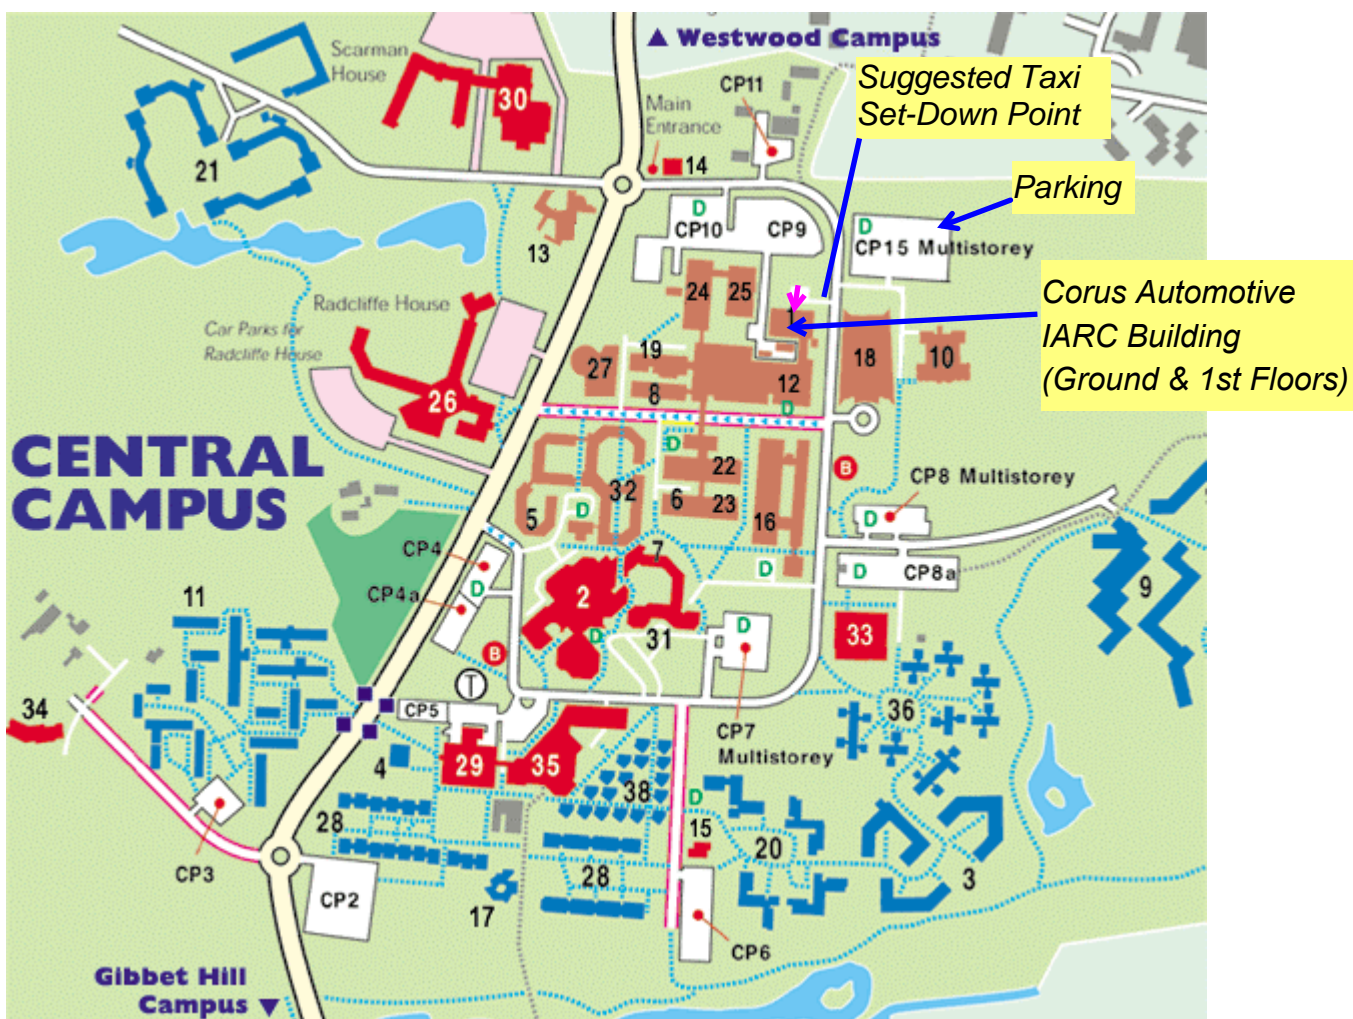

THE UNIVERSITY OF WARWICK

Campus Maps:

- Campus Map Key
- Access Routes
- Westwood Campus
- Central Campus
- Gibbet Hill Campus
- Science Park
- Buildings Key
- Car Park Key

CAMPUS MAP KEY

- Academic buildings
- Residences
- Other buildings
- Footpath and cycleway
- Footpath
- One-way road
- Bus stop (Nos 12, 12A, 112, X12, X14)
- Taxi Rank
- Traffic Lights
- Car parks and access roads
- Car parks for Scarman & Radcliffe Houses
- Disabled parking spaces
- Roadside parking (Free)
- Roadside parking (Metered)

Building Key

Central Campus

1	IARC Building (Corus Automotive)
2	Arts Centre (including Music Centre)
3	Arthur Vick Residences
4	Benefactors
5	Warwick Business School (Social Studies)
6	Careers Advisory Service (Library)
7	Chaplaincy
8	Chemistry
9	Claycroft Residences
10	Computer Science
11	Cryfield, Hurst and Redfern Residences
12	Engineering
13	Warwick Business School (Scarman Road)
14	Gatehouse
15	Health Centre
16	Humanities Building/Language Centre
17	International House
18	International Manufacturing Centre
19	IT Services
20	Jack Martin Residences
21	Lakeside Residences and Apartments
22	Library
23	Modern Records Centre & BP Archive
24	Physics
25	Physical Sciences
26	Radcliffe House
27	Ramphal Building
28	Rootes Residences
29	Rootes Social Building & Reception
30	Scarman House
31	Senate House
32	Social Studies
33	Sports Centre
34	Sports Pavilion
35	Students' Union
36	Tocil Flats
37	Wainbody House (off campus)
38	Whitefield Flats

NOTE: All car parks are free at weekends (except CP15 and CP4A) and outside term-time (except CP15 and CP4A). See campus map key for additional roadside parking and disabled parking.