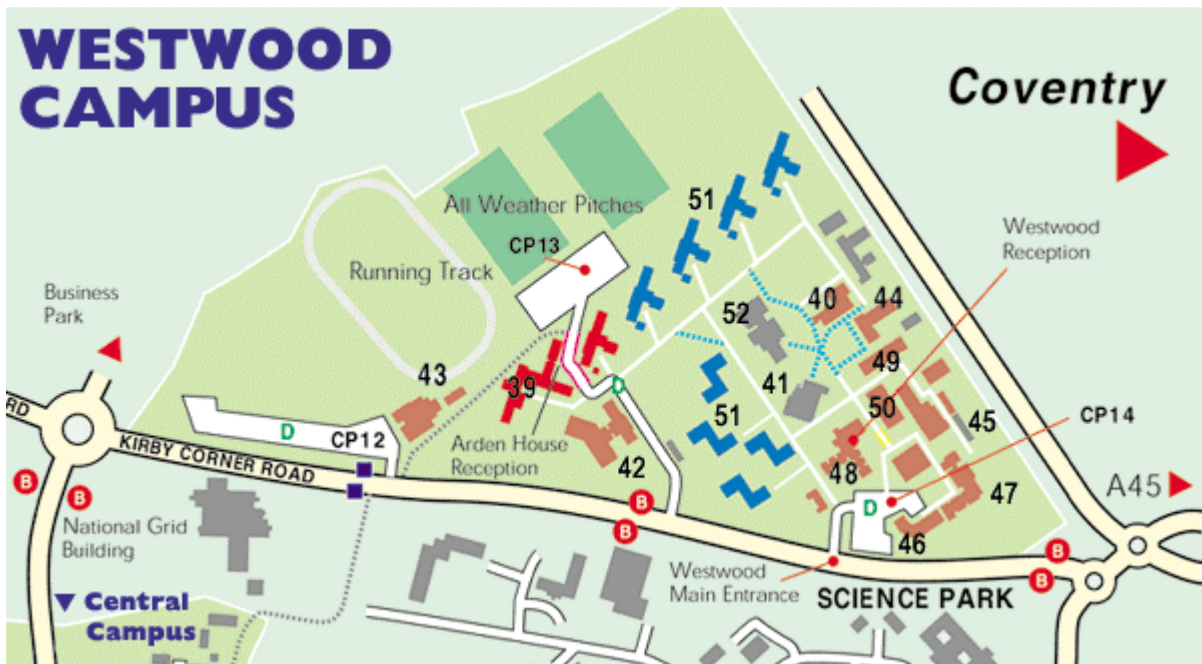

THE UNIVERSITY OF WARWICK

Campus Maps:

- Campus Map Key
- Access Routes
- Westwood Campus
- Central Campus
- Gibbet Hill Campus
- Science Park
- Buildings Key
- Car Park Key

CAMPUS MAP KEY

- Academic buildings
- Residences
- Other buildings
- Footpath and cycleway
- Footpath
- One-way road
- Bus stop (Nos 12, 12A, 112, X12, X14)
- Taxi Rank
- Traffic Lights
- Car parks and access roads
- Car parks for Scarman & Radcliffe Houses
- Disabled parking spaces
- Roadside parking (Free)
- Roadside parking (Metered)

Building Key

Central Campus

1	IARC Building (Corus Automotive)
2	Arts Centre (including Music Centre)
3	Arthur Vick Residences
4	Benefactors
5	Warwick Business School (Social Studies)
6	Careers Advisory Service (Library)
7	Chaplaincy
8	Chemistry
9	Claycroft Residences
10	Computer Science
11	Cryfield, Hurst and Redfern Residences
12	Engineering
13	Warwick Business School (Scarman Road)
14	Gatehouse
15	Health Centre
16	Humanities Building/Language Centre
17	International House
18	International Manufacturing Centre
19	IT Services
20	Jack Martin Residences
21	Lakeside Residences and Apartments
22	Library
23	Modern Records Centre & BP Archive
24	Physics
25	Physical Sciences
26	Radcliffe House
27	Ramphal Building
28	Rootes Residences
29	Rootes Social Building & Reception
30	Scarman House
31	Senate House
32	Social Studies
33	Sports Centre
34	Sports Pavilion
35	Students' Union
36	Tocil Flats
37	Wainbody House (off campus)
38	Whitefield Flats

NOTE: All car parks are free at weekends (except CP15 and CP4A) and outside term-time (except CP15 and CP4A). See campus map key for additional roadside parking and disabled parking.