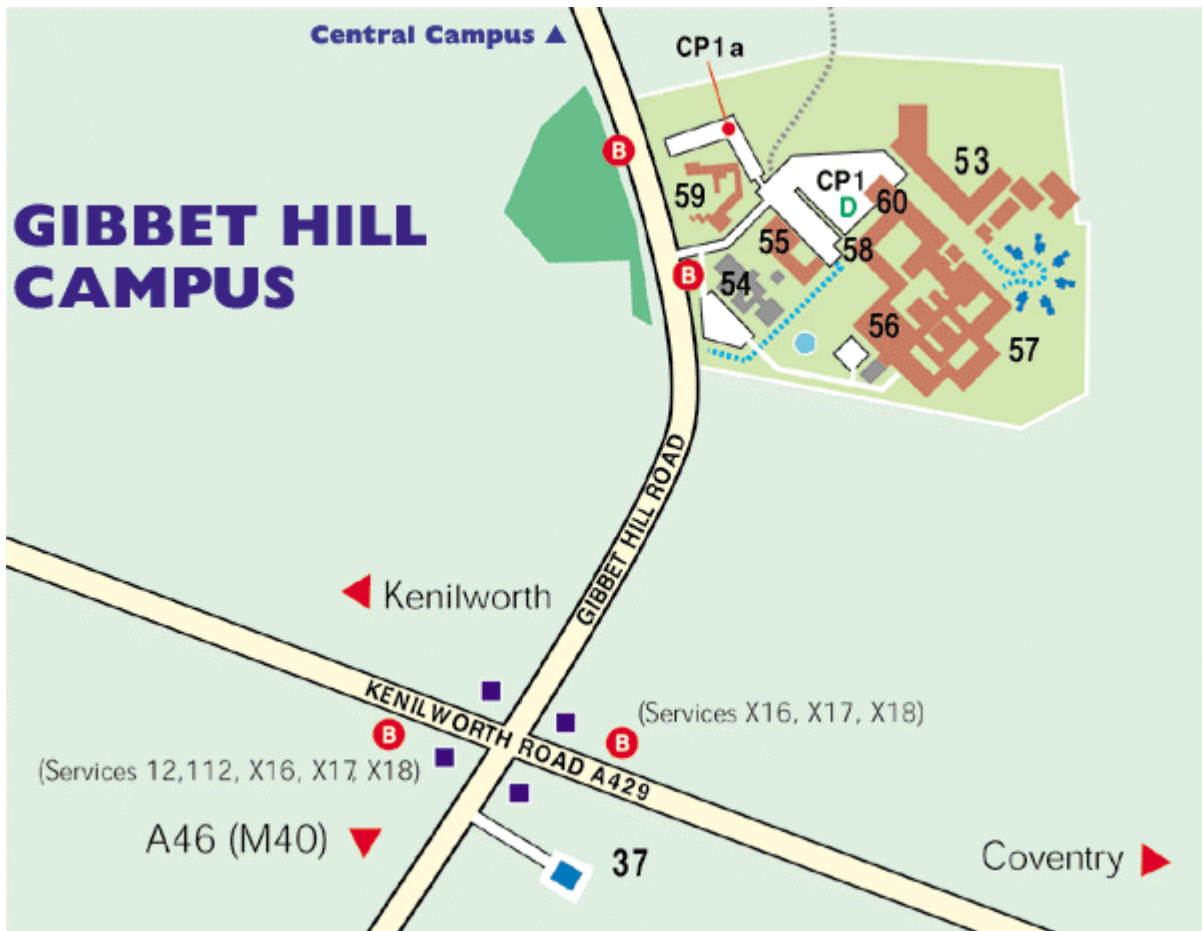

THE UNIVERSITY OF WARWICK

Campus Maps:

- Campus Map Key
- Access Routes
- Westwood Campus
- Central Campus
- Gibbet Hill Campus
- Science Park
- Buildings Key
- Car Park Key

CAMPUS MAP KEY

- Academic buildings
- Residences
- Other buildings
- Footpath and cycleway
- Footpath
- One-way road
- Bus stop (Nos 12, 12A, 112, X12, X14)
- Taxi Rank
- Traffic Lights
- Car parks and access roads
- Car parks for Scarman & Radcliffe Houses
- Disabled parking spaces
- Roadside parking (Free)
- Roadside parking (Metered)

Building Key

Central Campus

1	IARC Building (Corus Automotive)
2	Arts Centre (including Music Centre)
3	Arthur Vick Residences
4	Benefactors
5	Warwick Business School (Social Studies)
6	Careers Advisory Service (Library)
7	Chaplaincy
8	Chemistry
9	Claycroft Residences
10	Computer Science
11	Cryfield, Hurst and Redfern Residences
12	Engineering
13	Warwick Business School (Scarman Road)
14	Gatehouse
15	Health Centre
16	Humanities Building/Language Centre
17	International House
18	International Manufacturing Centre
19	IT Services
20	Jack Martin Residences
21	Lakeside Residences and Apartments
22	Library
23	Modern Records Centre & BP Archive
24	Physics
25	Physical Sciences
26	Radcliffe House
27	Ramphal Building
28	Rootes Residences
29	Rootes Social Building & Reception
30	Scarman House
31	Senate House
32	Social Studies
33	Sports Centre
34	Sports Pavilion
35	Students' Union
36	Tocil Flats
37	Wainbody House (off campus)
38	Whitefield Flats

NOTE: All car parks are free at weekends (except CP15 and CP4A) and outside term-time (except CP15 and CP4A). See campus map key for additional roadside parking and disabled parking.