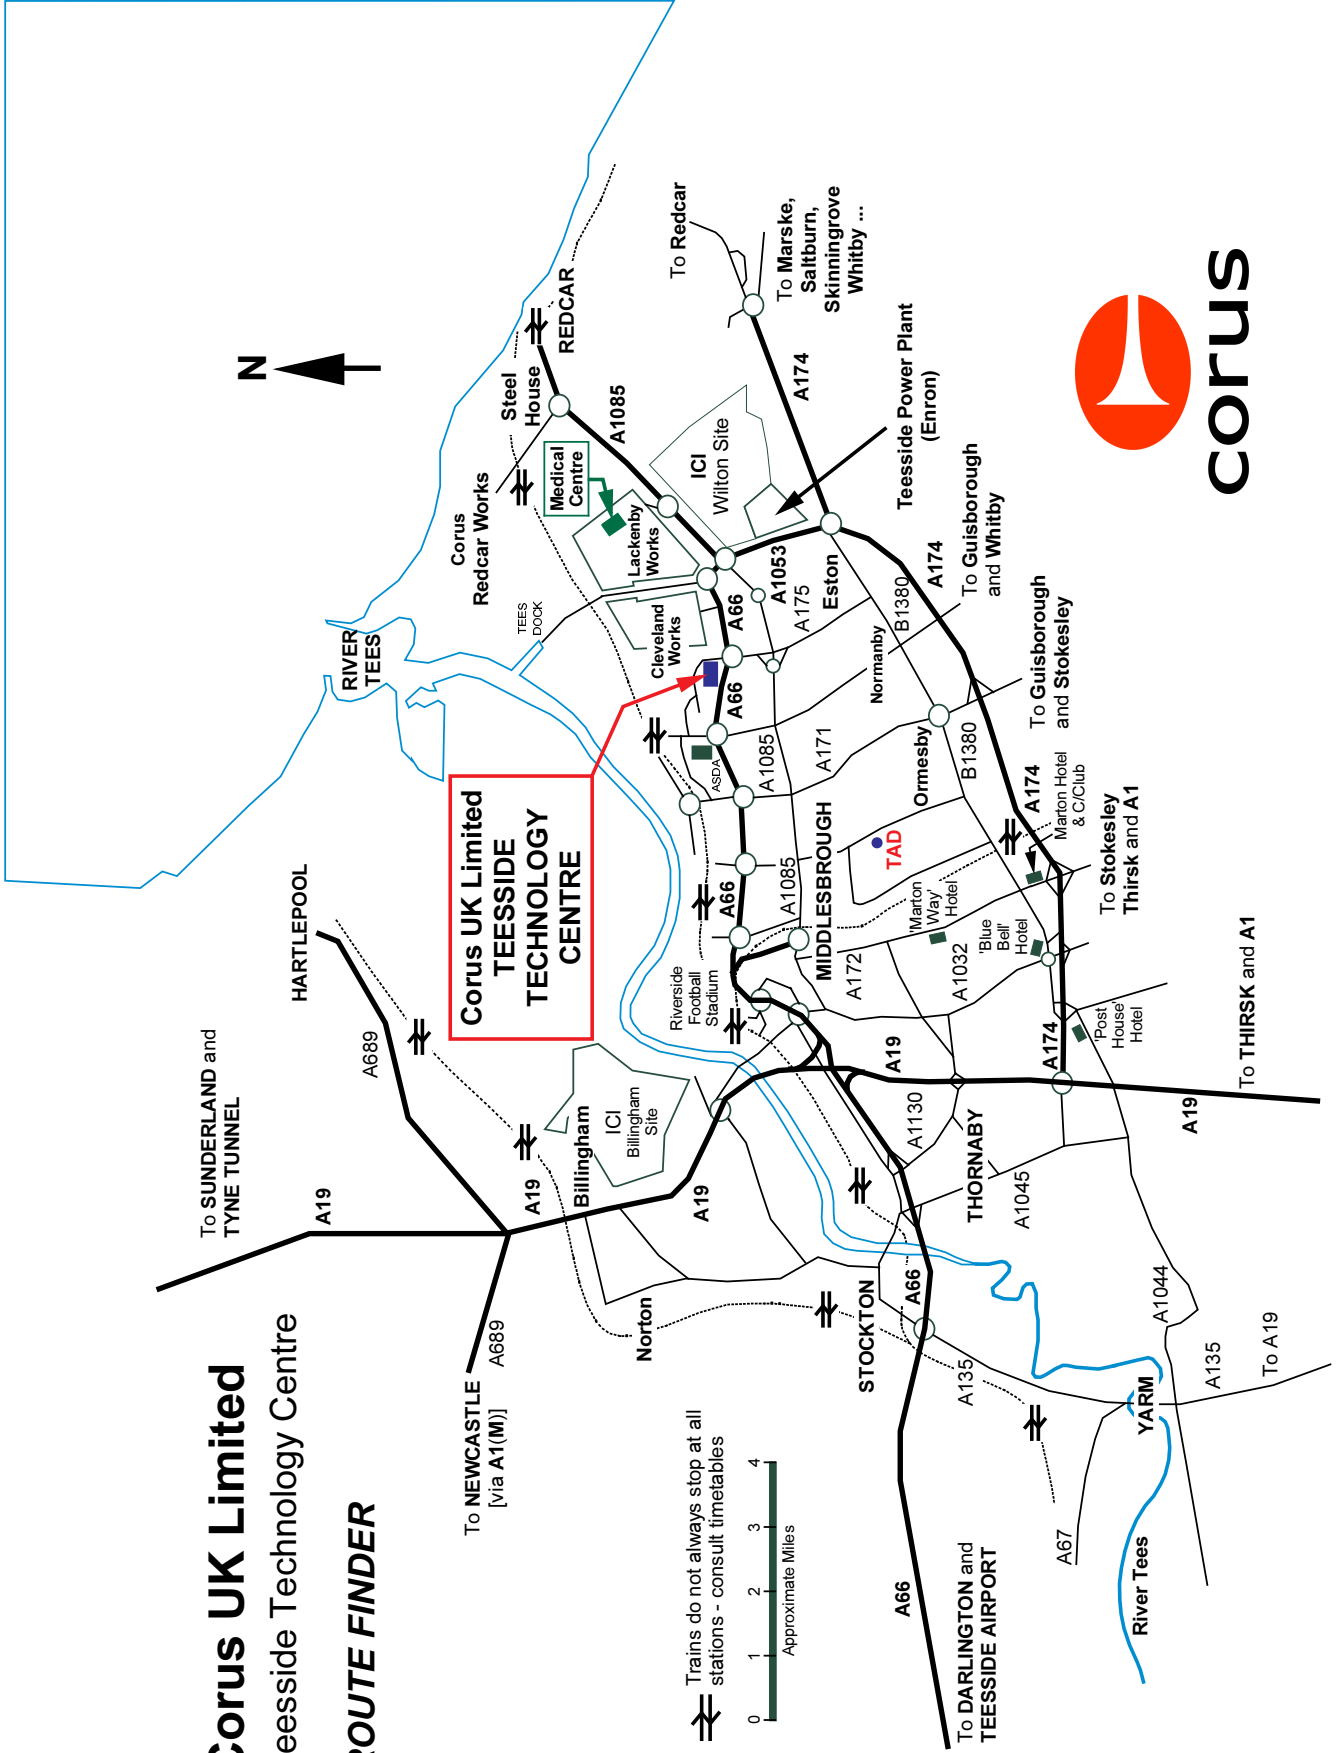

Corus UK Limited

Teesside Technology Centre

ROUTE FINDER

**Corus UK Limited
TEESSIDE
TECHNOLOGY
CENTRE**

Trains do not always stop at all stations - consult timetables

0 1 2 3 4
Approximate Miles

To SUNDERLAND and
TYNE TUNNEL

HARTLEPOOL

To NEWCASTLE
[via A1(M)]

Billingham

Norton

STOCKTON

To DARLINGTON and
TEESSIDE AIRPORT

To Redcar

To Marske,
Saltburn,
Skinggrove
Whitby ...

Teesside Power Plant
(Enron)

To Guisborough
and Whitby

To Guisborough
and Stokesley

To Stokesley
Thirsk and A1

To THIRSK and A1

To SUNDERLAND and
TYNE TUNNEL

To NEWCASTLE
[via A1(M)]

HARTLEPOOL

To Guisborough
and Stokesley

To Stokesley
Thirsk and A1

To THIRSK and A1