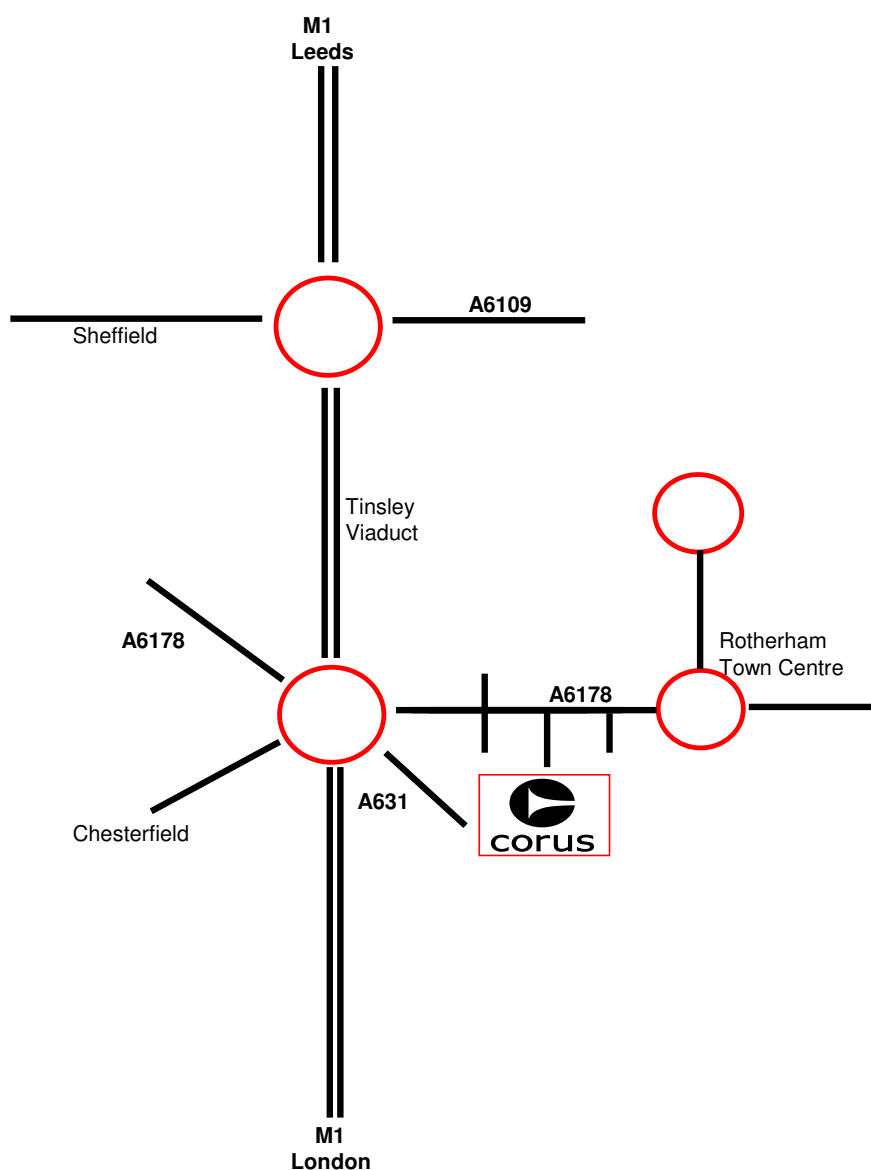

## How to find us

### Corus Narrow Strip

#### From M1 to Corus Narrow Strip (Brinsworth)

1. **From M1 North** exit junc 34 (Tinsley Viaduct)
2. At roundabout go straight ahead onto lowest deck of viaduct.
3. At 2nd roundabout turn left (1st exit) onto A6178 Rotherham.
4. Corus Narrow Strip is approx 1 mile on the right hand side.

1. **From M1 South** exit junc 34 (Tinsley Viaduct)
2. At roundabout turn right (4th exit) onto A6178 Rotherham.
3. Corus Narrow Strip is approx 1 mile on the right hand side.

Sheffield Road, Rotherham, South Yorkshire S60 1BN