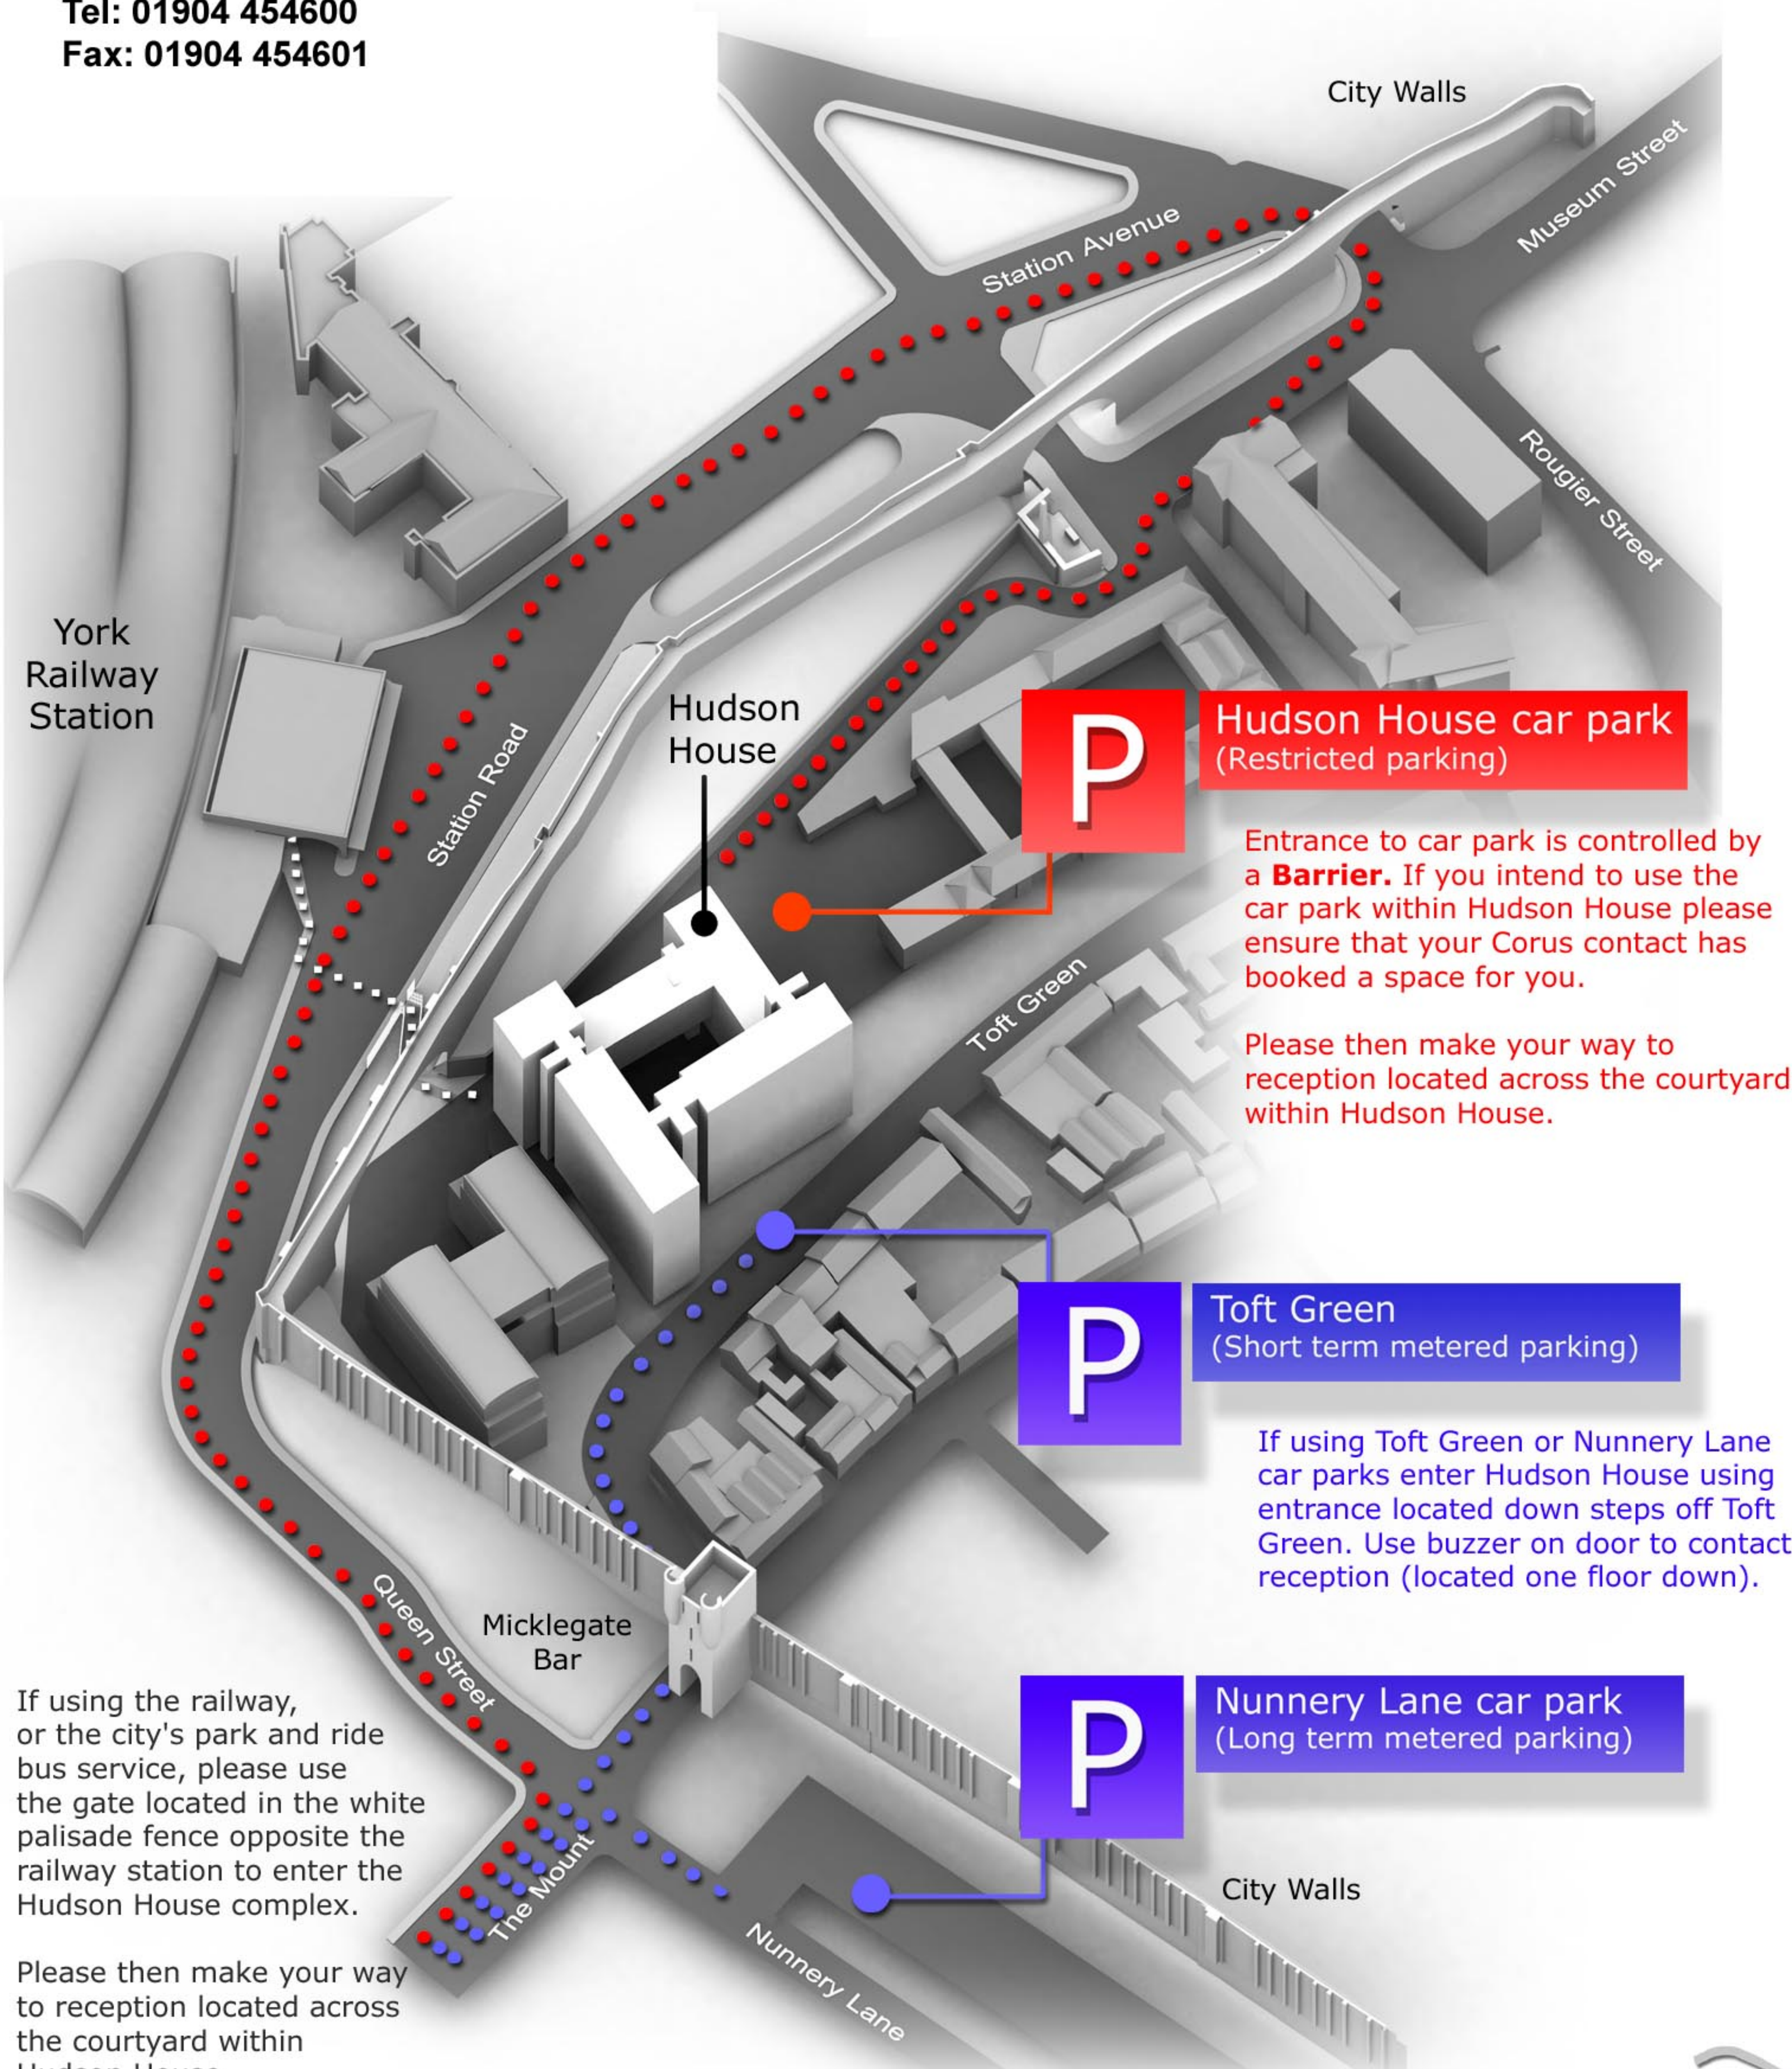

York Office: Location Map

Railway Infrastructure Services,
Hudson House, PO Box 298,
York, Y01 6YH
Tel: 01904 454600
Fax: 01904 454601

P Hudson House car park
(Restricted parking)

Entrance to car park is controlled by a **Barrier**. If you intend to use the car park within Hudson House please ensure that your Corus contact has booked a space for you.

Please then make your way to reception located across the courtyard within Hudson House.

P Toft Green
(Short term metered parking)

If using Toft Green or Nunnery Lane car parks enter Hudson House using entrance located down steps off Toft Green. Use buzzer on door to contact reception (located one floor down).

P Nunnery Lane car park
(Long term metered parking)

If using the railway, or the city's park and ride bus service, please use the gate located in the white palisade fence opposite the railway station to enter the Hudson House complex.

Please then make your way to reception located across the courtyard within Hudson House.

A19 (TO THIRSK)

A64 (TO SCARBOROUGH)

YORK

A1237

A1036

A64

A64 (TO LEEDS)