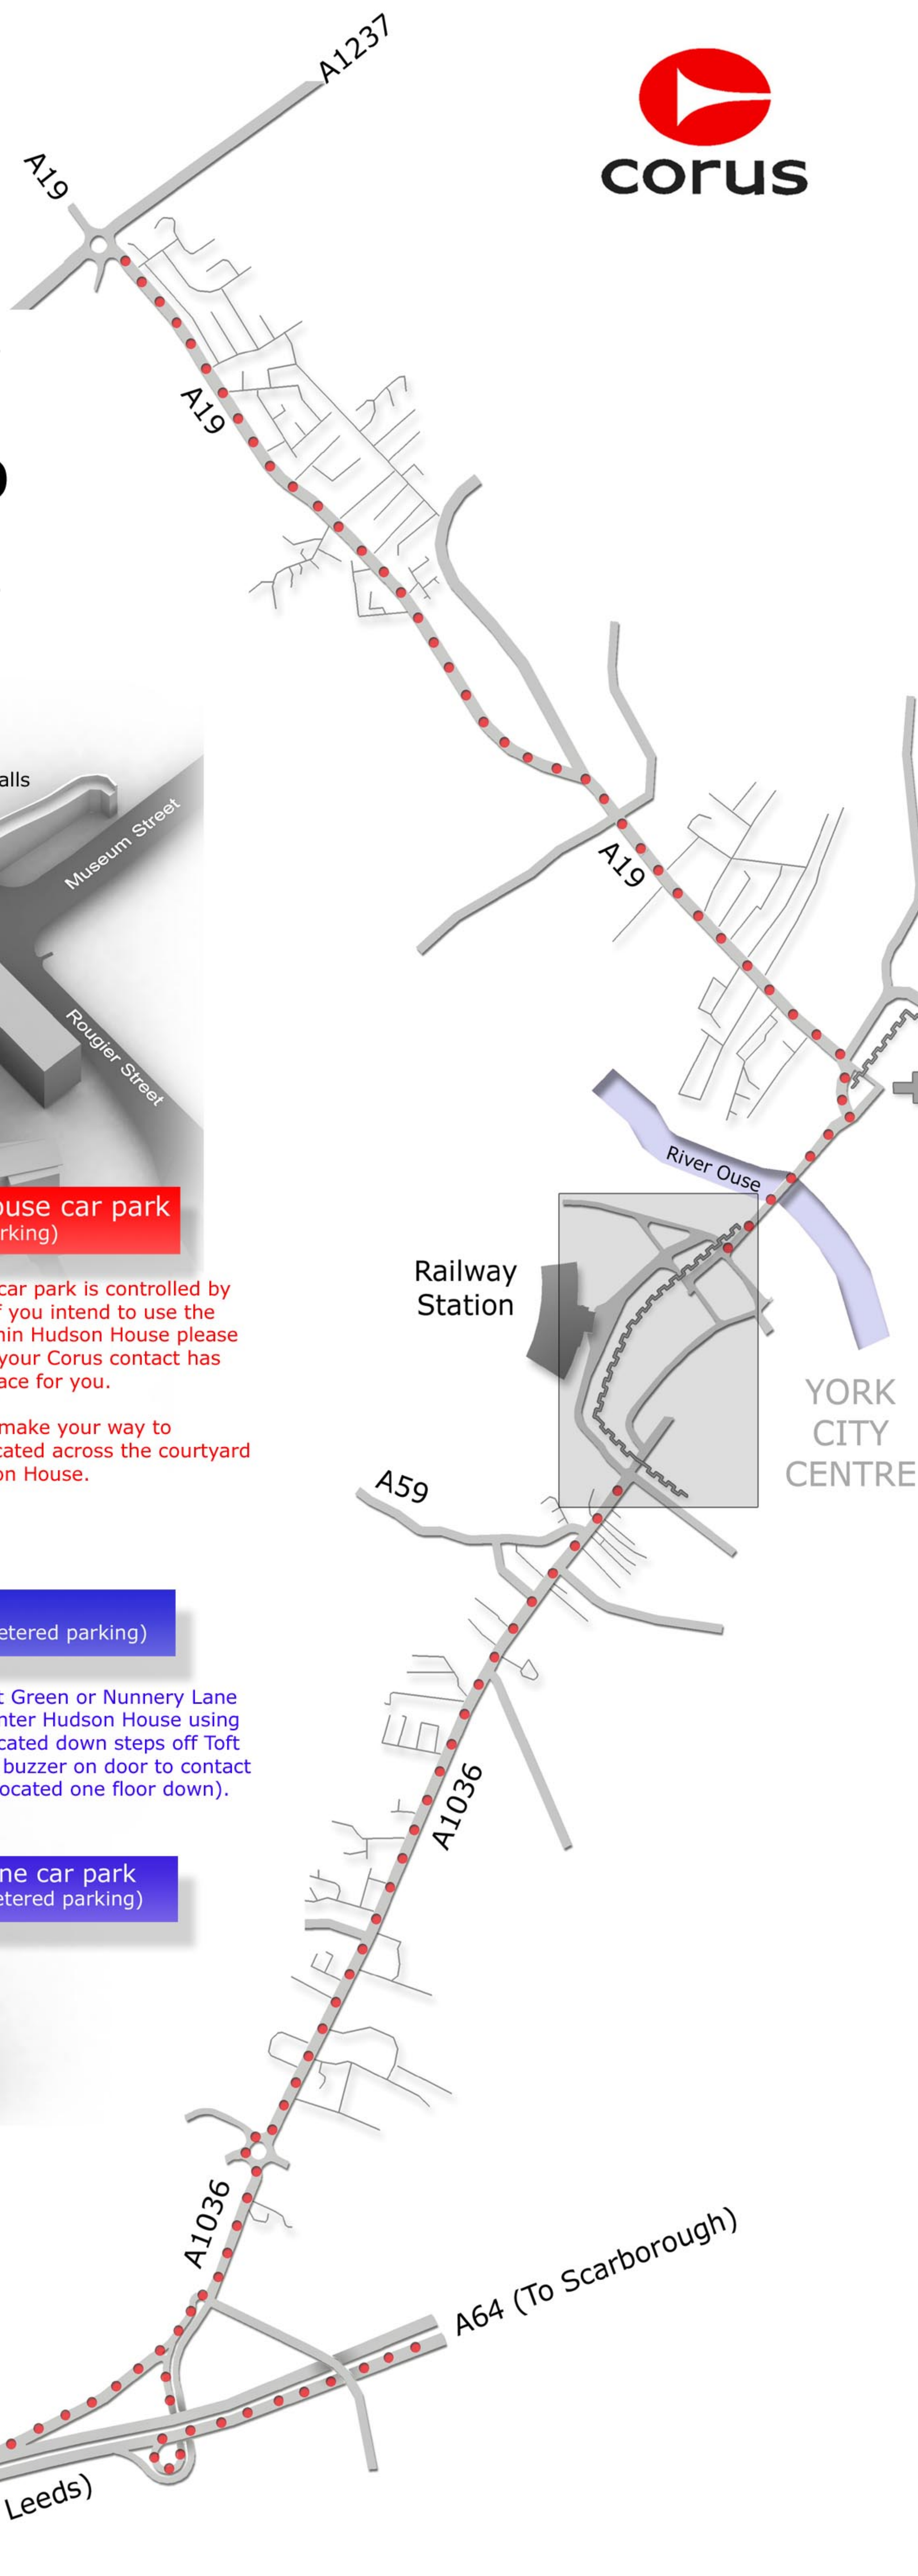

P Nunnery Lane car park
(Long term metered parking)

If using the railway, or the city's park and ride bus service, please use the gate located in the white palisade fence opposite the railway station to enter the Hudson House complex.

Please then make your way to reception located across the courtyard within Hudson House.

A19 (TO THIRSK)

A64 (TO SCARBOROUGH)

YORK

A1237

A1036

A64

A64 (TO LEEDS)

A64 (From Leeds)

A64 (To Scarborough)