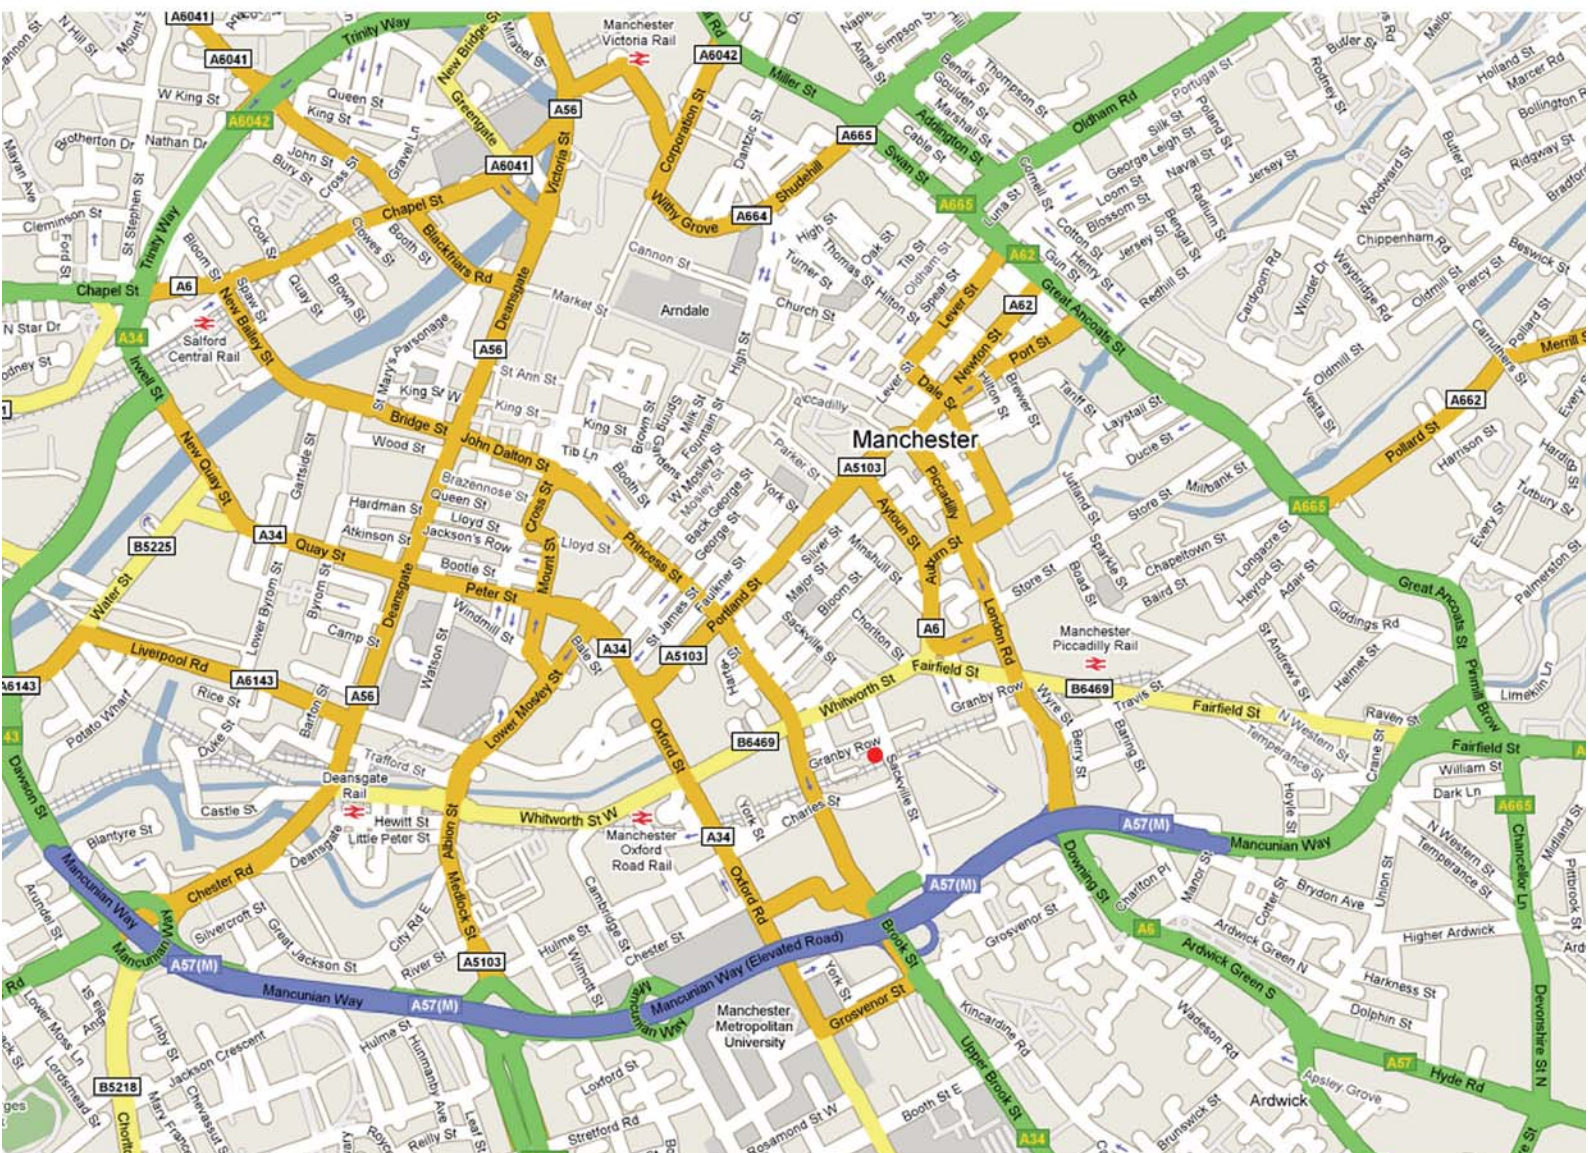

Manchester Office: Area Map

1st Floor
Fairburn House
70-72 Sackville Street
Manchester
M1 3NJ, UK
+44 (0) 161 242 2990
+44 (0) 161 242 2999

● Location of Manchester Office