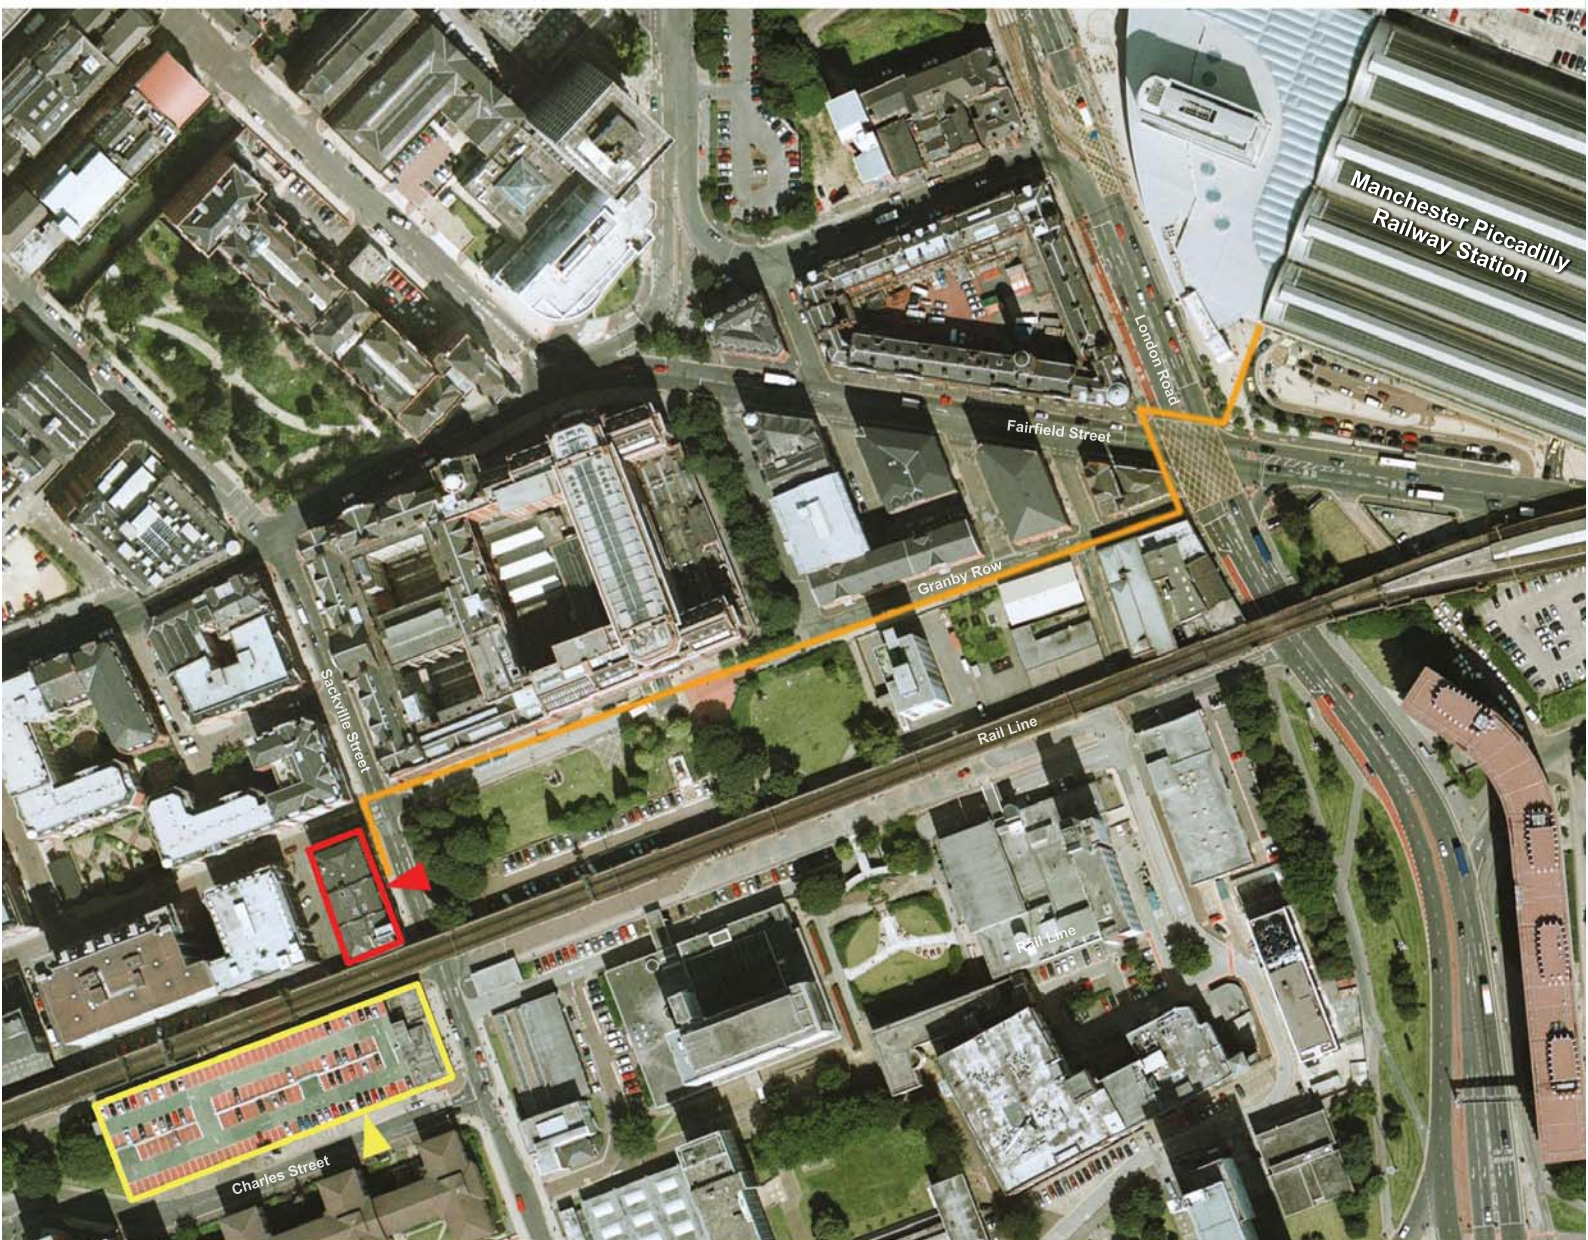

## Manchester Office: Location Map

1st Floor  
Fairburn House  
70-72 Sackville Street  
Manchester  
M1 3NJ, UK  
+44 (0) 161 242 2990  
+44 (0) 161 242 2999

● Pedestrian Route from Manchester Piccadilly Railway Station

● Multi-Story Carpark (no street parking available)

● Our Offices

### **On foot from Manchester Piccadilly Railway Station:**

Exit onto corner of Fairfeild Street and London Road  
Cross London Road  
Cross Fairfield Road and walk along London Road  
Turn right down Granby Row at the Bull's Head Pub  
Follow Granby Row through to Sackville Street  
Cross Sackville Street and turn left.  
There will be a small supermarket on your right.  
Fairburn House immediately follows on your left

### **Via Car from the East (M62):**

M62 J20 for 0.3 miles  
Exit onto Slip Road (M62 J20)  
A627(M) for 2.6 miles  
At the roundabout, take the first exit onto A627(M)  
Broadway A663 for 3.6 miles  
Continue onto Broadway  
Oldham Road A62 for 3.0 miles  
Turn right onto Oldham Road  
Great Ancoats Street A62 for 0.1 miles  
Bear left onto Great Ancoats Street  
Newton Street A62 for 0.3 miles  
Turn right onto Newton Street  
Piccadilly A6 for <0.1 miles  
Turn right onto Piccadilly  
Portland Street A6 for 0.2 miles  
Bear left onto Portland Street  
Sackville Street for 0.2 miles  
Turn left onto Sackville Street  
You will pass Bombay Street on your right.  
Fairburn House is immediately on your left.