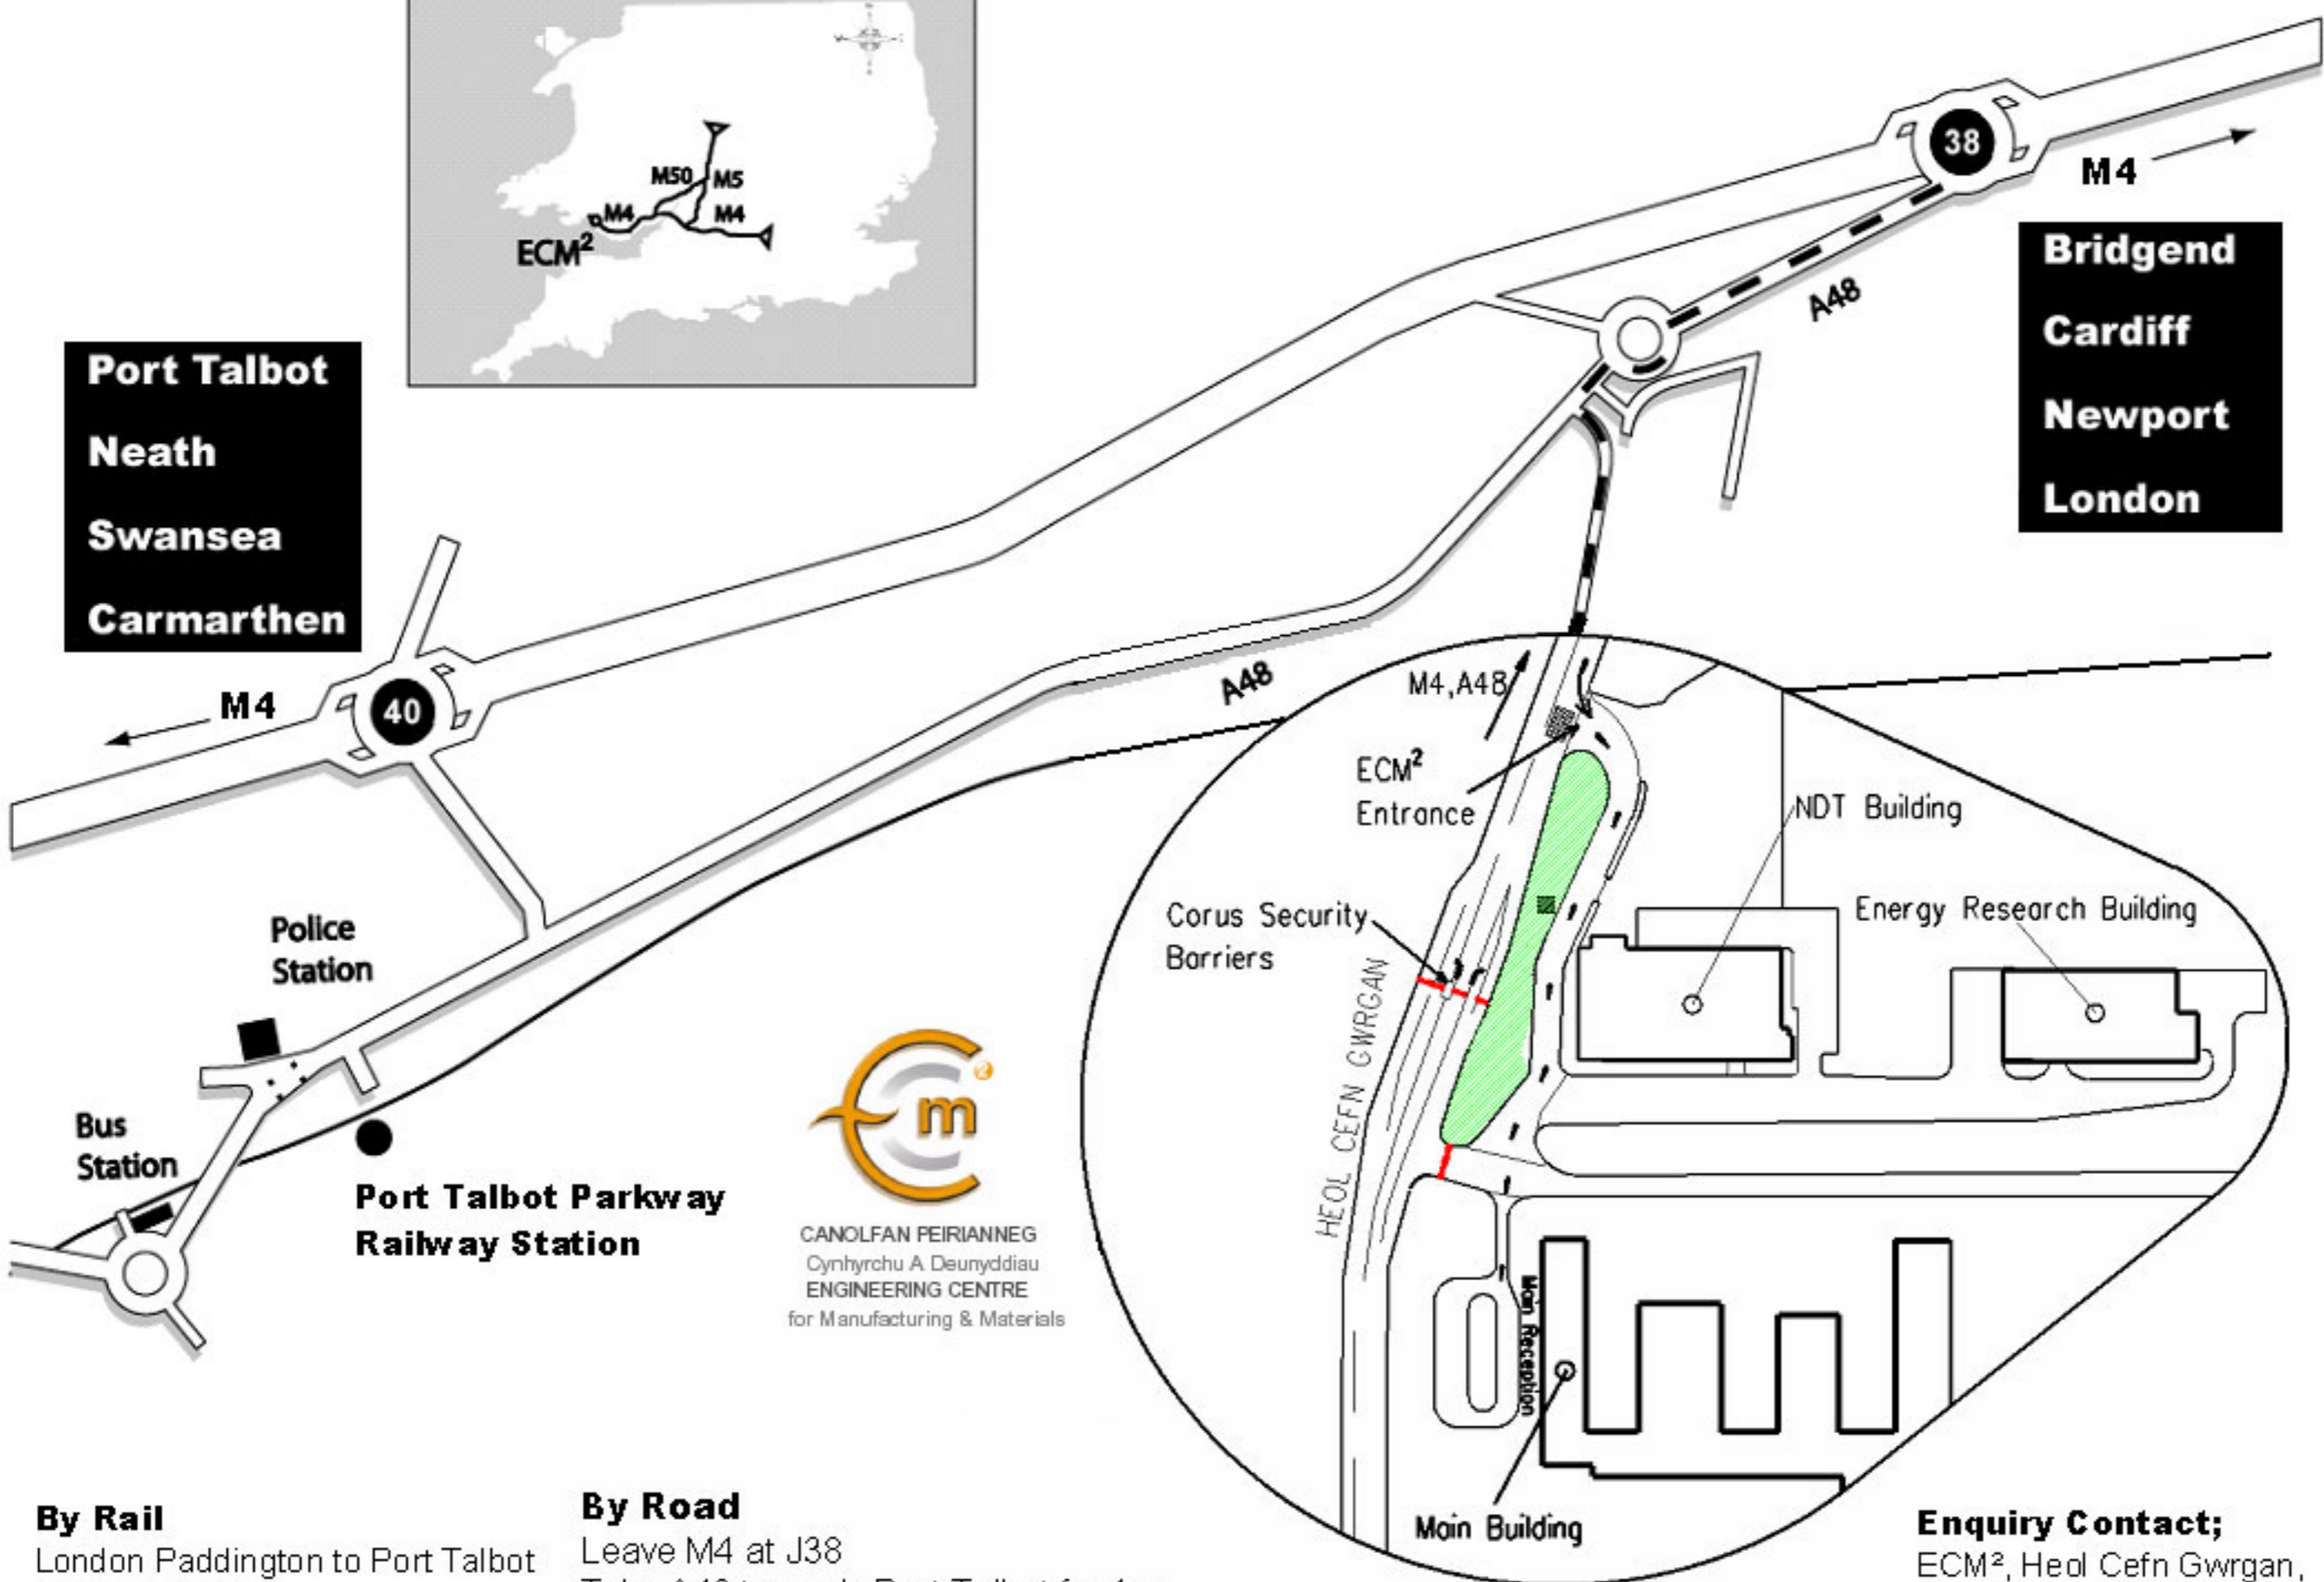

Port Talbot
Neath
Swansea
Carmarthen

Bridgend
Cardiff
Newport
London

By Rail
 London Paddington to Port Talbot
 (2hrs 20mins)
 Timetable Enquiries
 National Rail Enquiries Bureau
 2h hr 08457 484950

By Road
 Leave M4 at J38
 Take A48 towards Port Talbot for 1m
 Corus entrance on left onto
 Heol Cefn Gwrgan
 ECM² on left side before security box